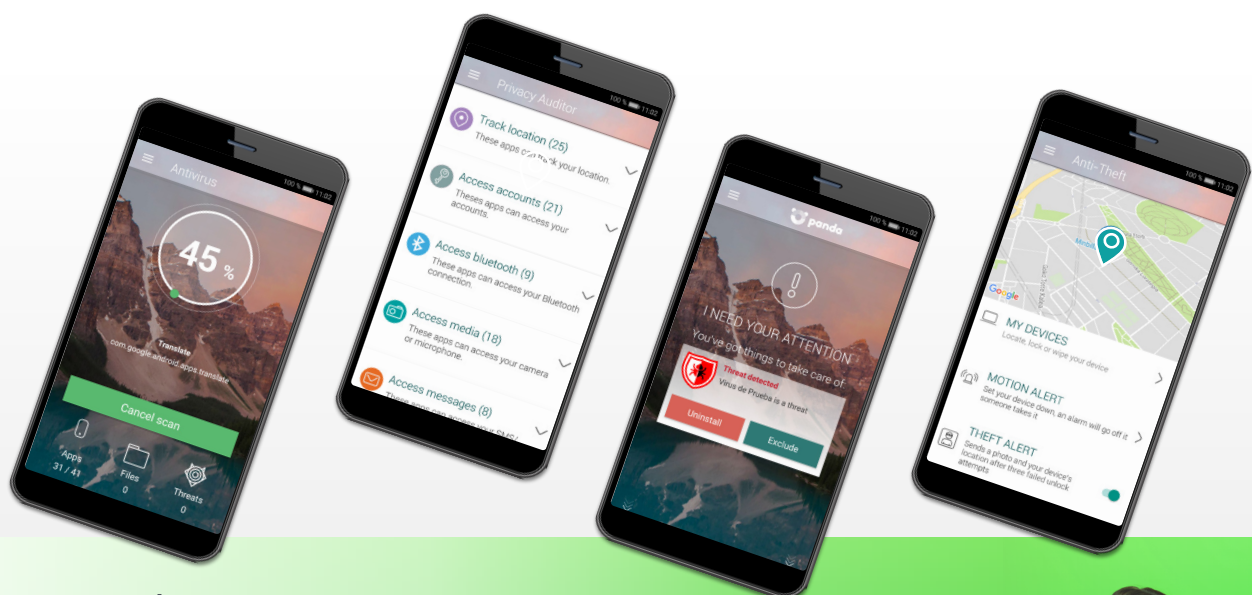

Protect your smartphone with Panda Dome for Android

We provide you with the security your Android devices need, thanks to our antivirus and privacy protection features and the ability to track and control them at all times. Plus, Panda Dome for Android is constantly up to date, keeping your devices safe from the new threats that appear every day.

Enjoy all of our features:

Antivirus protection

- Our **antivirus** scans every app you download as well as app updates in real time.
- Scan your **files and multimedia content** on demand, also through your smartwatch.
- Use our antivirus to scan any **SD card**.

Anti-Theft protection

- **Anti-Theft:** locate and lock your smartphone (also from your smartwatch). Wipe your smartphone data remotely, resetting it to its factory defaults.
- **Theft alert:** get a photo of the thief after three failed unlock attempts.
- **Motion alert:** get alerted if someone picks up your device.
- **Remote alarm:** trigger an alarm remotely on your stolen device.
- **Anchor to smartwatch:** get an alert if your watch and your device get too far away from each other.